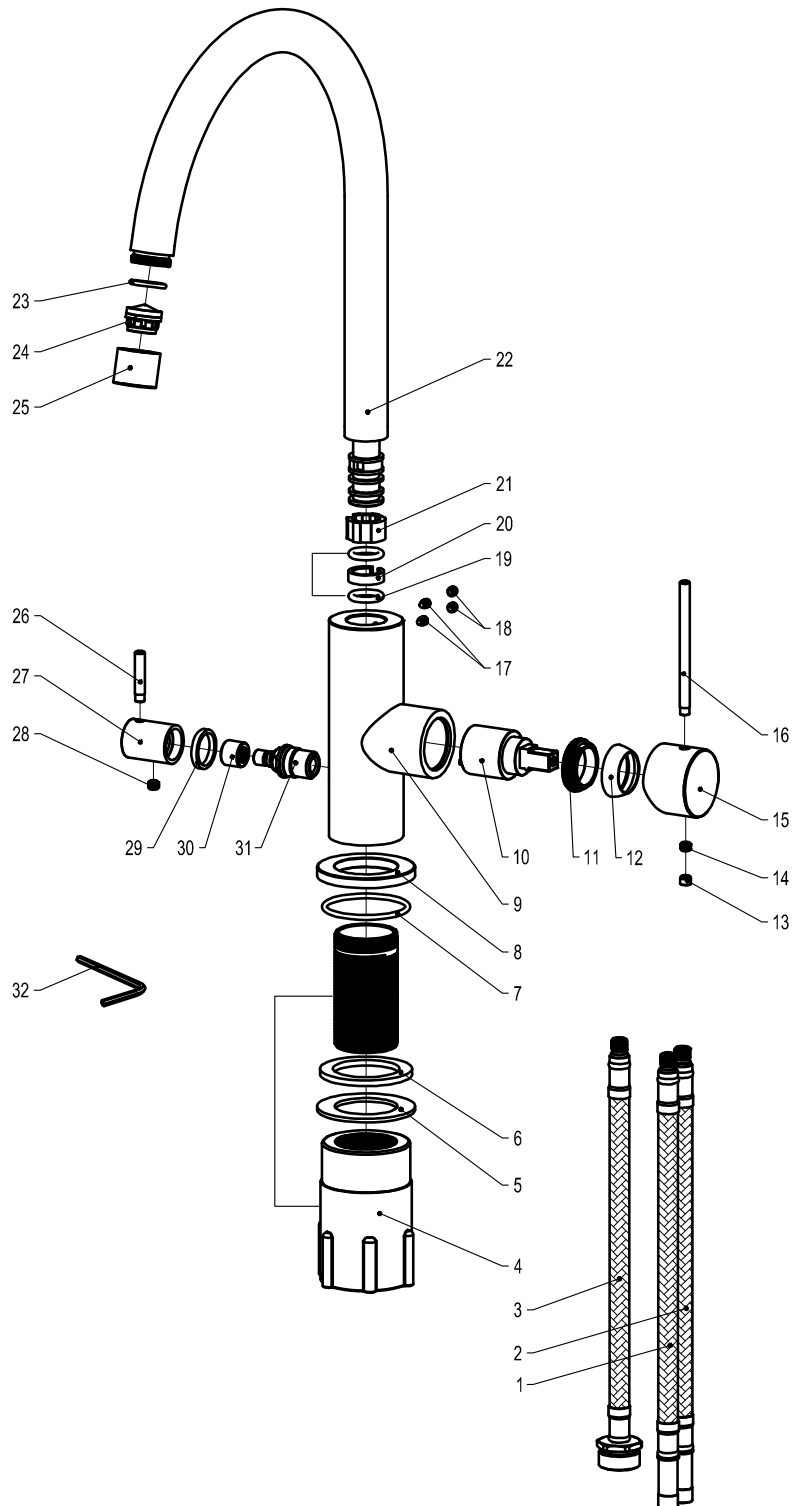

- 1 Flexible hose
- 2 Flexible hose
- 3 Flexible hose
- 4 Fixing bushing
- 5 Washer
- 6 Washer
- 7 O ring
- 8 Base
- 9 Body
- 10 Cartridge
- 11 Screw nut
- 12 Cover ring
- 13 Rubber
- 14 Inner hex screw
- 15 Handle base
- 16 Handle bar
- 17 Inner hex screw
- 18 Rubber
- 19 O ring
- 20 Rubber
- 21 Rubber
- 22 Spout
- 23 O ring
- 24 Aerator
- 25 Aerator Cover
- 26 Handle bar
- 27 Handle base
- 28 Inner hex screw
- 29 Rubber
- 30 Splined hub
- 31 Cartridge
- 32 Wrench

# Steel Equip Sand D

Art no: 30126 RSK: 8311209

**SCANDTAP®**  
BATHROOM CONCEPTS

Scandtap AB, Olofsdalsvägen 21, 302 41 Halmstad, Sweden  
info@scandtap.com, www.scandtap.com